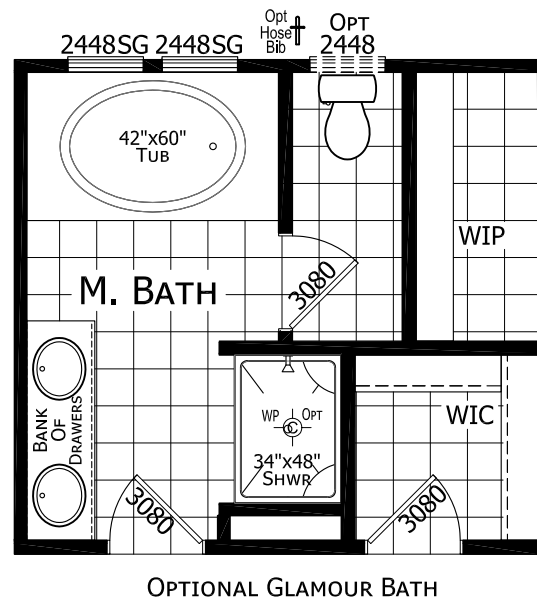

C4563E
261-2856H32020
 3 BEDROOM 2 BATH
 56'-0" x 26'-8"
 1493 Sq. Ft. TOTAL
 07-06-20

Note: Room Sizes Include Wall Dimensions And Are Not Indicative of True Net Dimensions