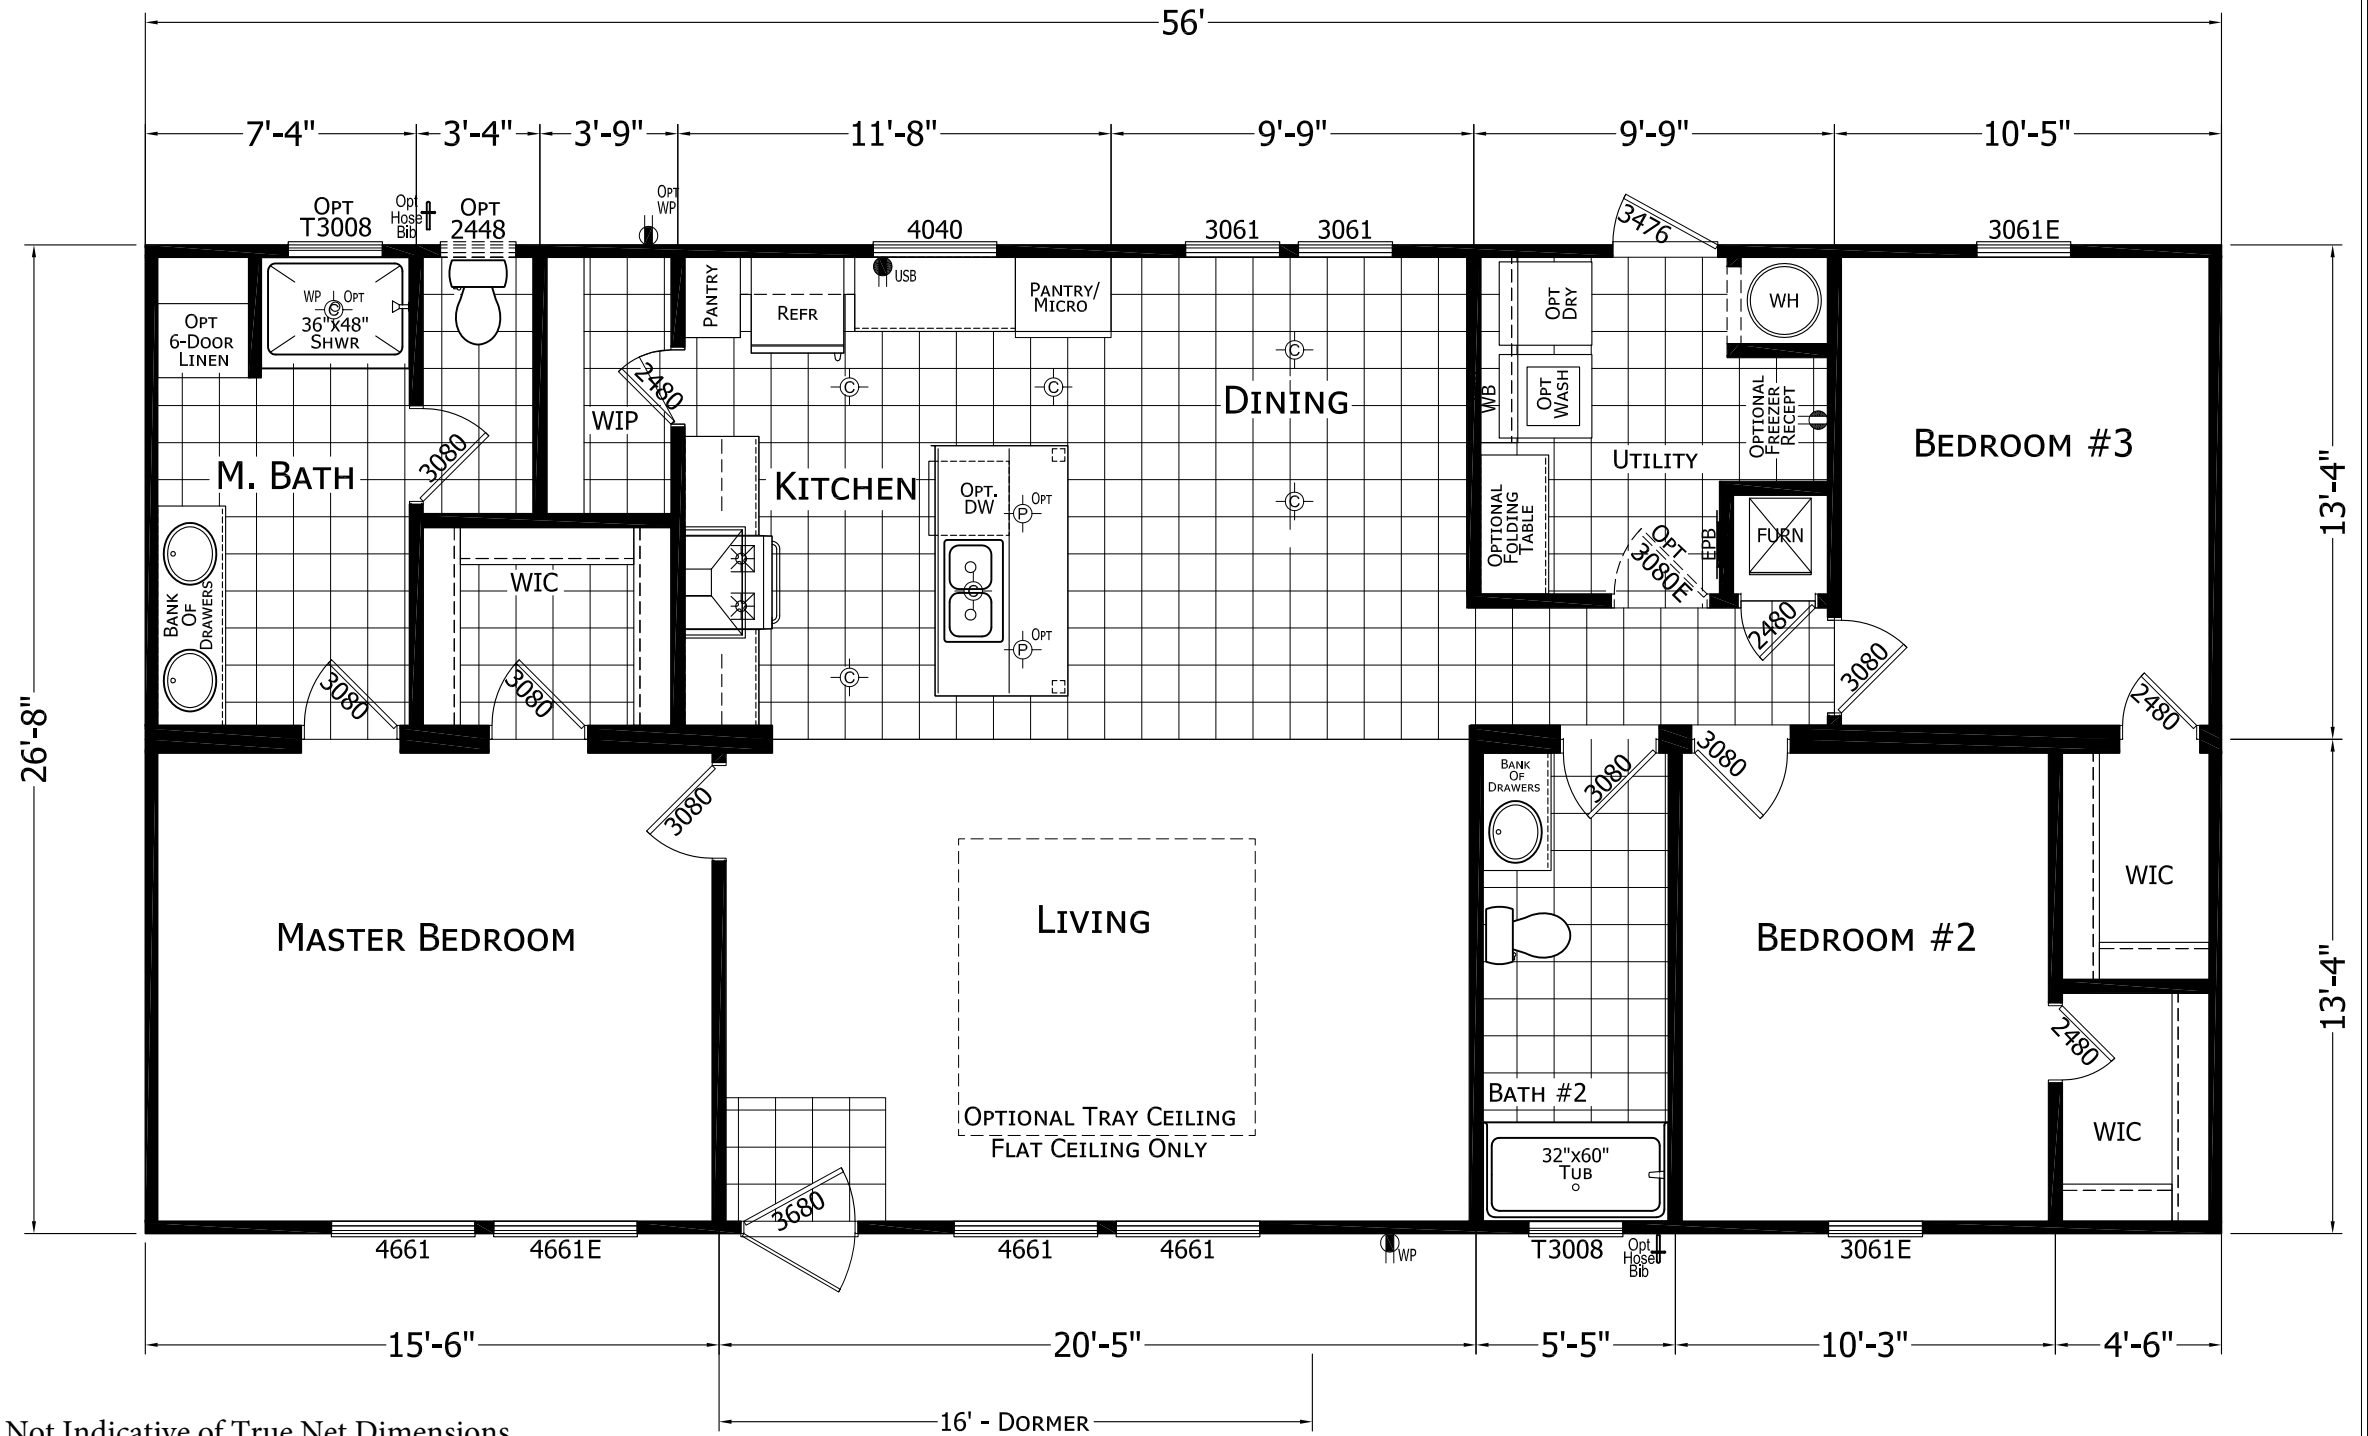

C4563E
261-2856H32020
 3 BEDROOM 2 BATH
 56'-0" x 26'-8"
 1493 Sq. Ft. TOTAL
 07-06-20

Note: Room Sizes Include Wall Dimensions And Are Not Indicative of True Net Dimensions